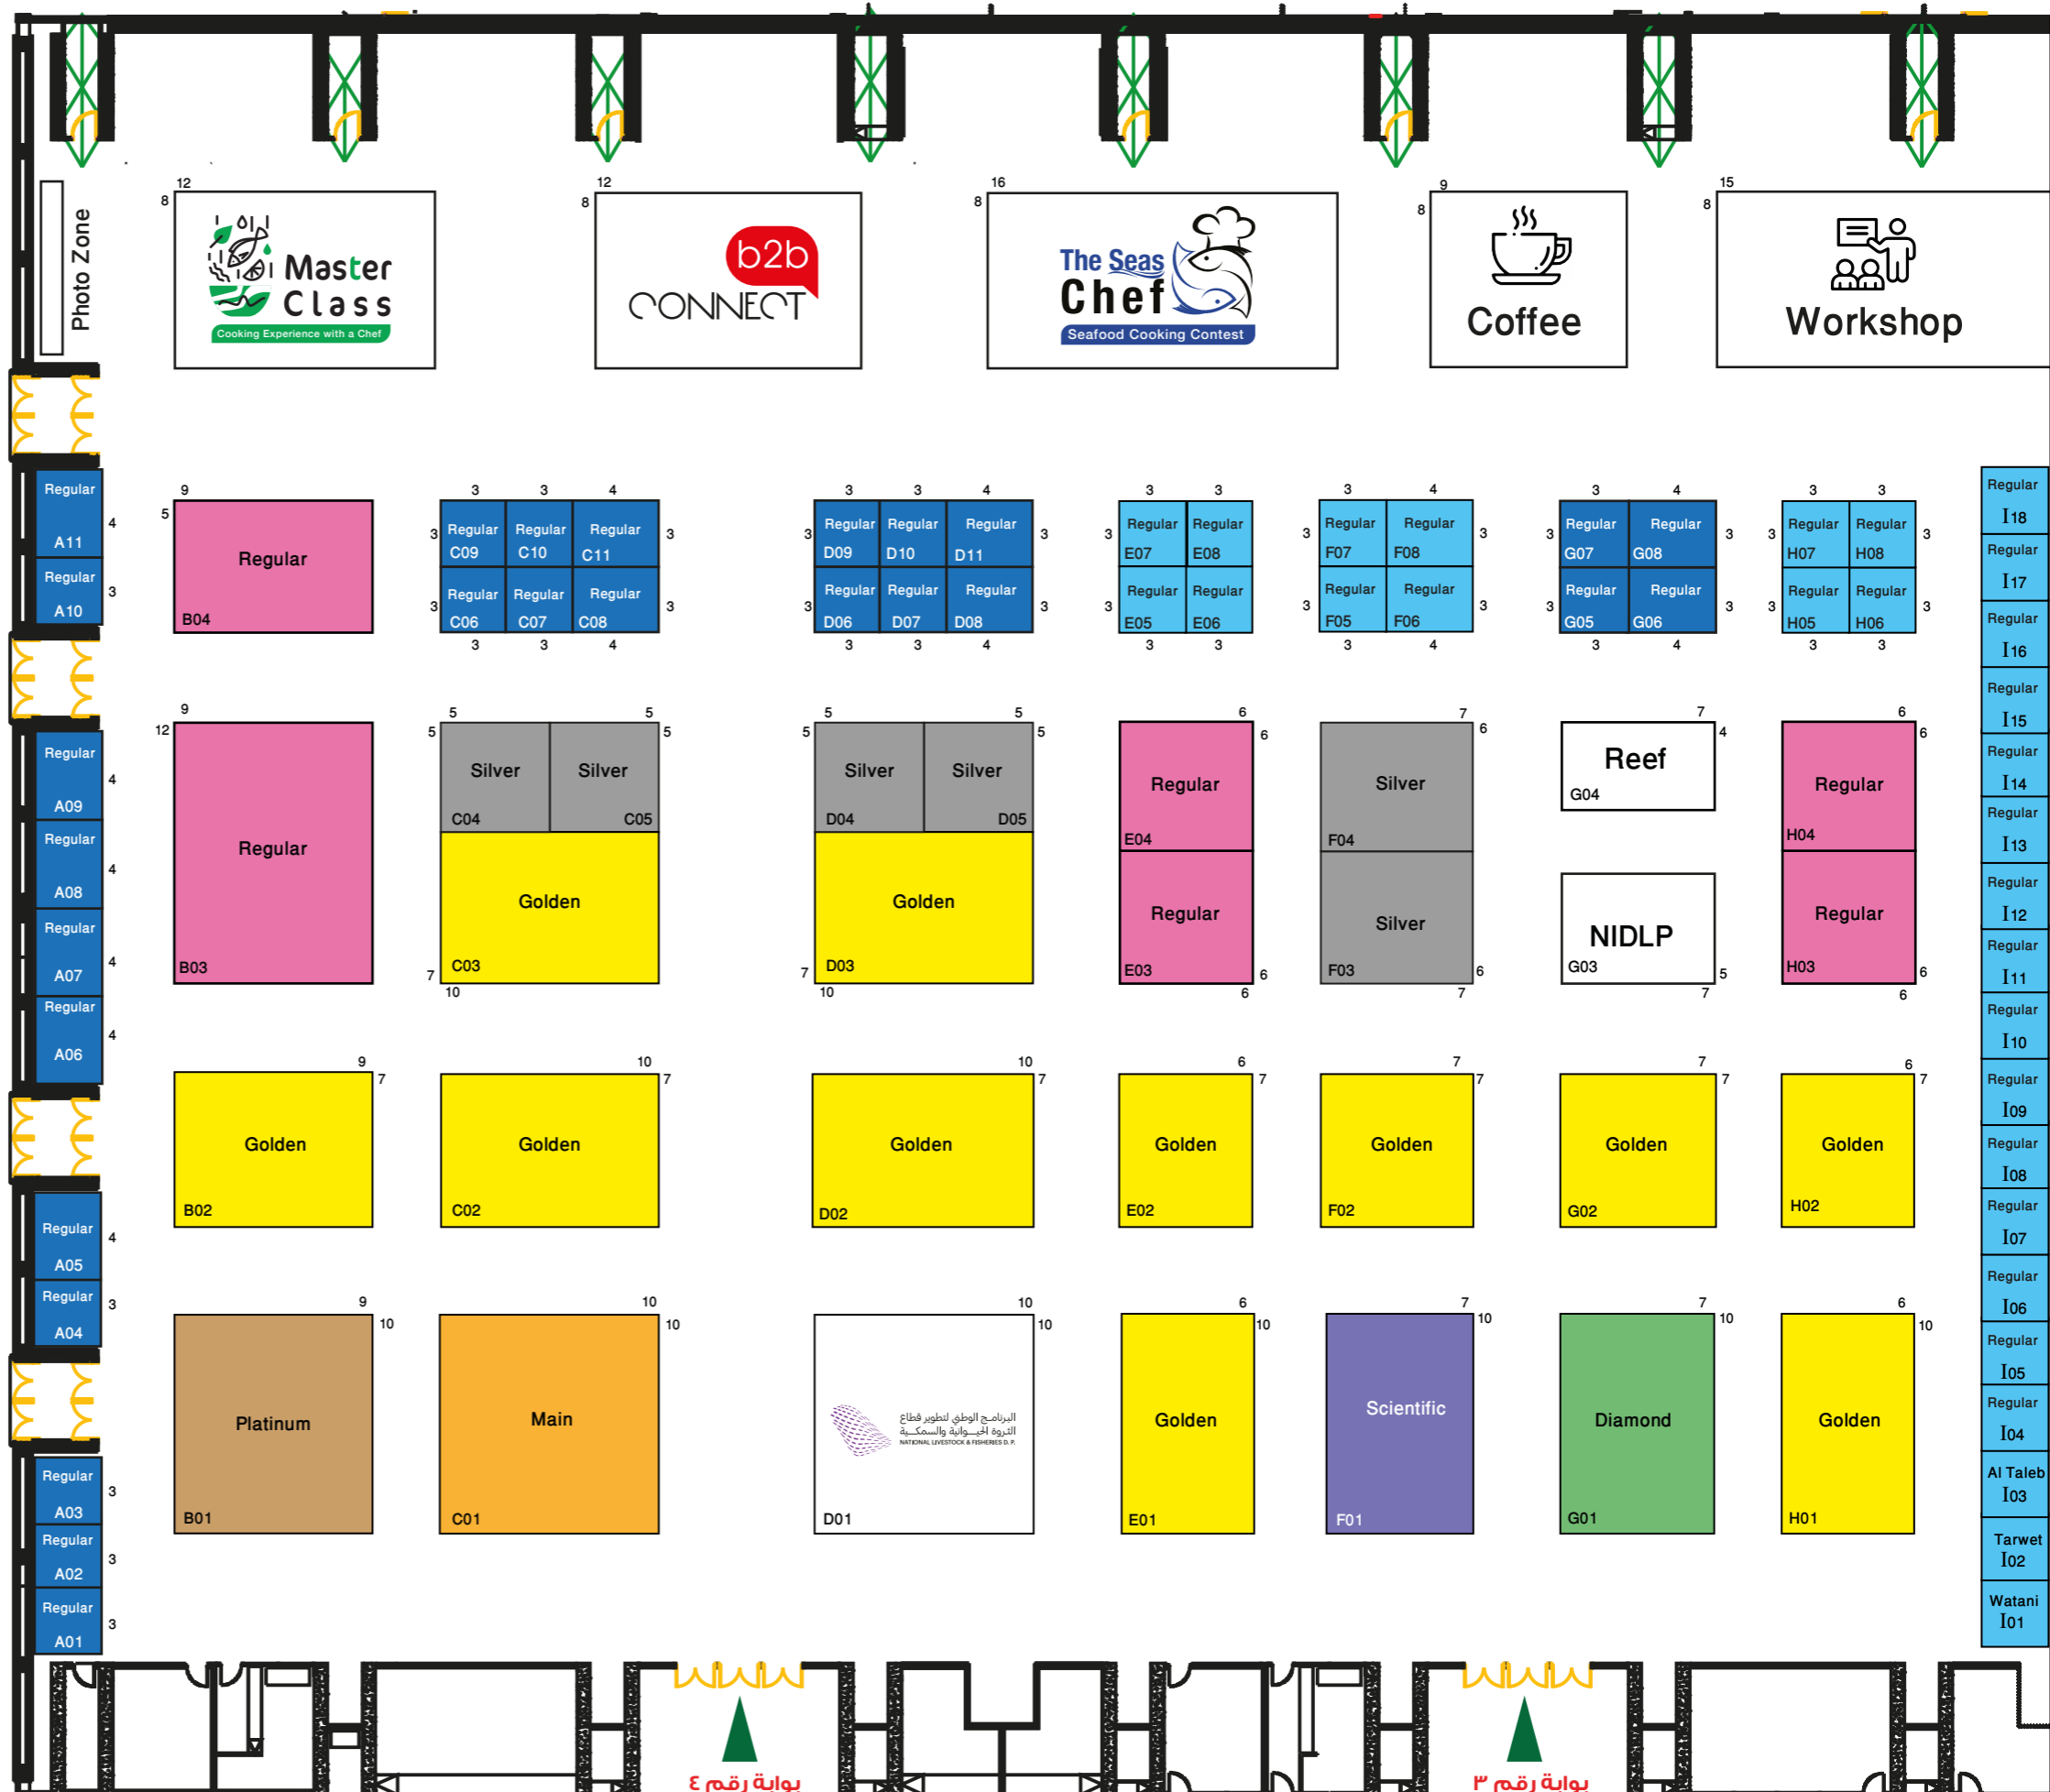

Venue:

Licensed by:

الهيئة العامة للمعارض والمؤتمرات  
 SAUDI CONVENTIONS & EXHIBITIONS GENERAL AUTHORITY

Organized by:

بوابة رقم ٤  
 Gate No. 4

بوابة رقم ٣  
 Gate No. 3

- Regular I18
- Regular I17
- Regular I16
- Regular I15
- Regular I14
- Regular I13
- Regular I12
- Regular I11
- Regular I10
- Regular I09
- Regular I08
- Regular I07
- Regular I06
- Regular I05
- Regular I04
- Al Taleb I03
- Tarwet I02
- Watani I01